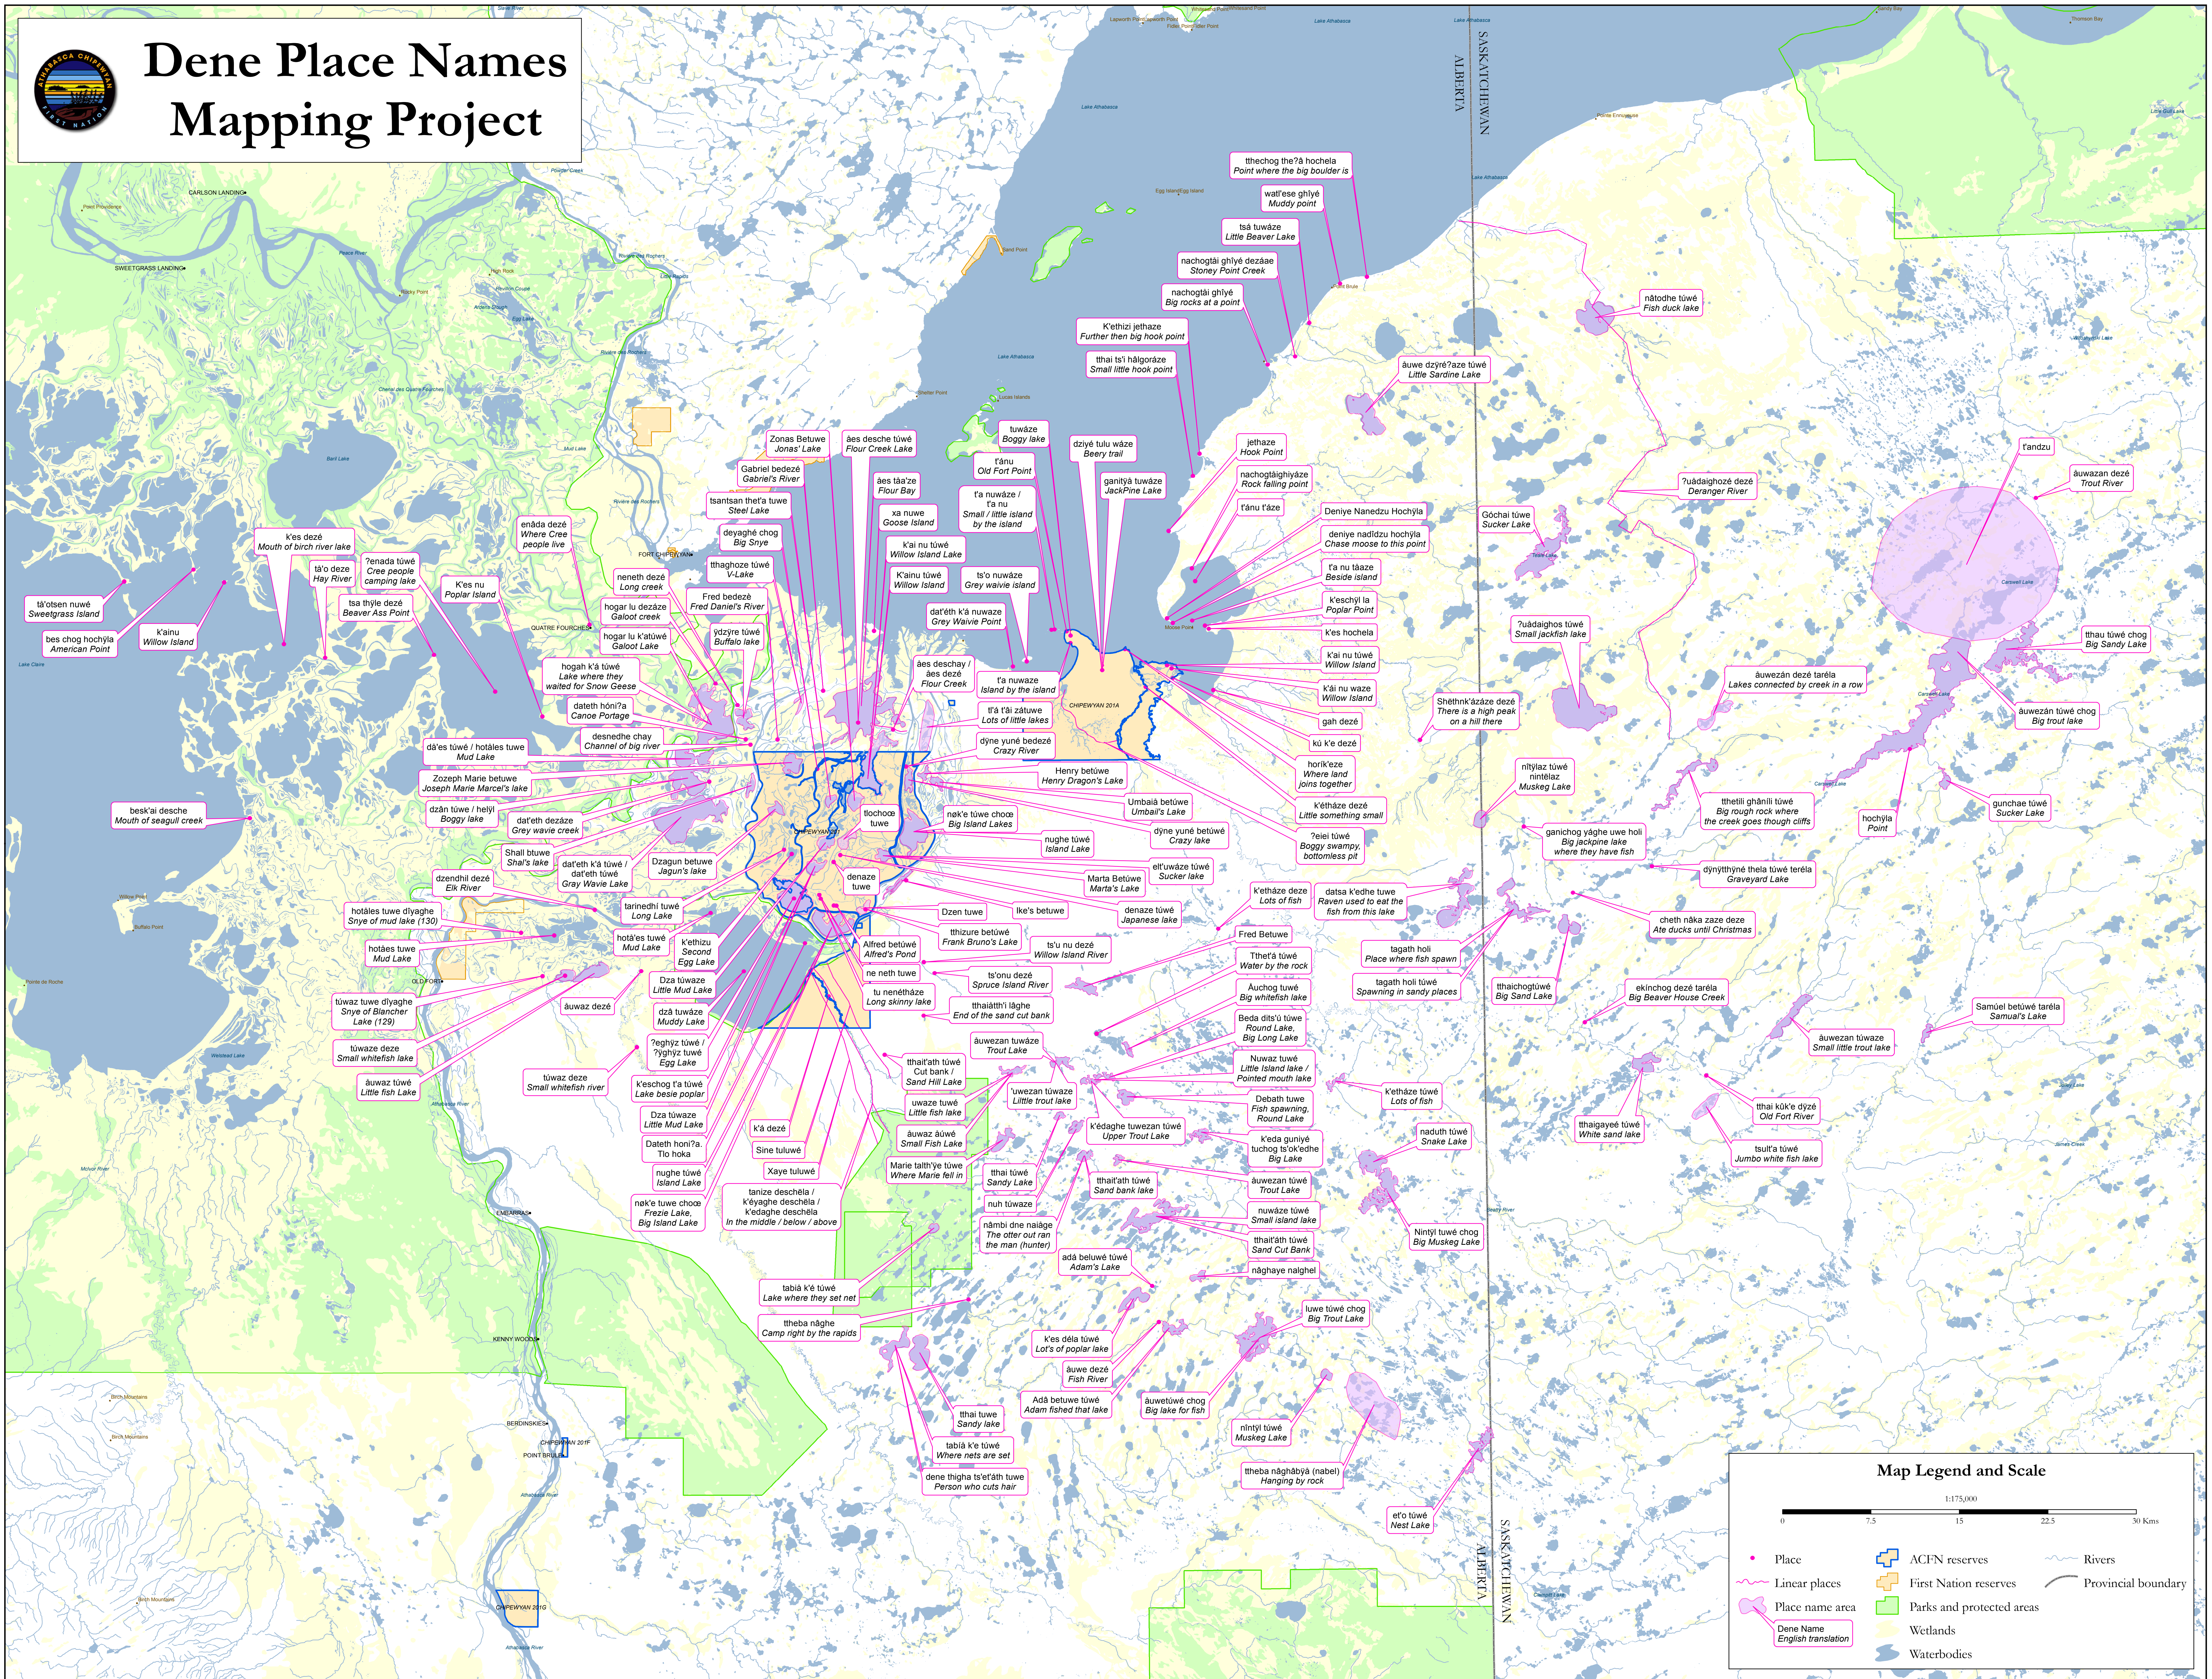

# Dene Place Names Mapping Project

### Map Legend and Scale

1:175,000

0 7.5 15 22.5 30 Kms

- Place
- Linear places
- Place name area
- Dene Name
- English translation
- ACFN reserves
- First Nation reserves
- Parks and protected areas
- Wetlands
- Waterbodies
- Rivers
- Provincial boundary